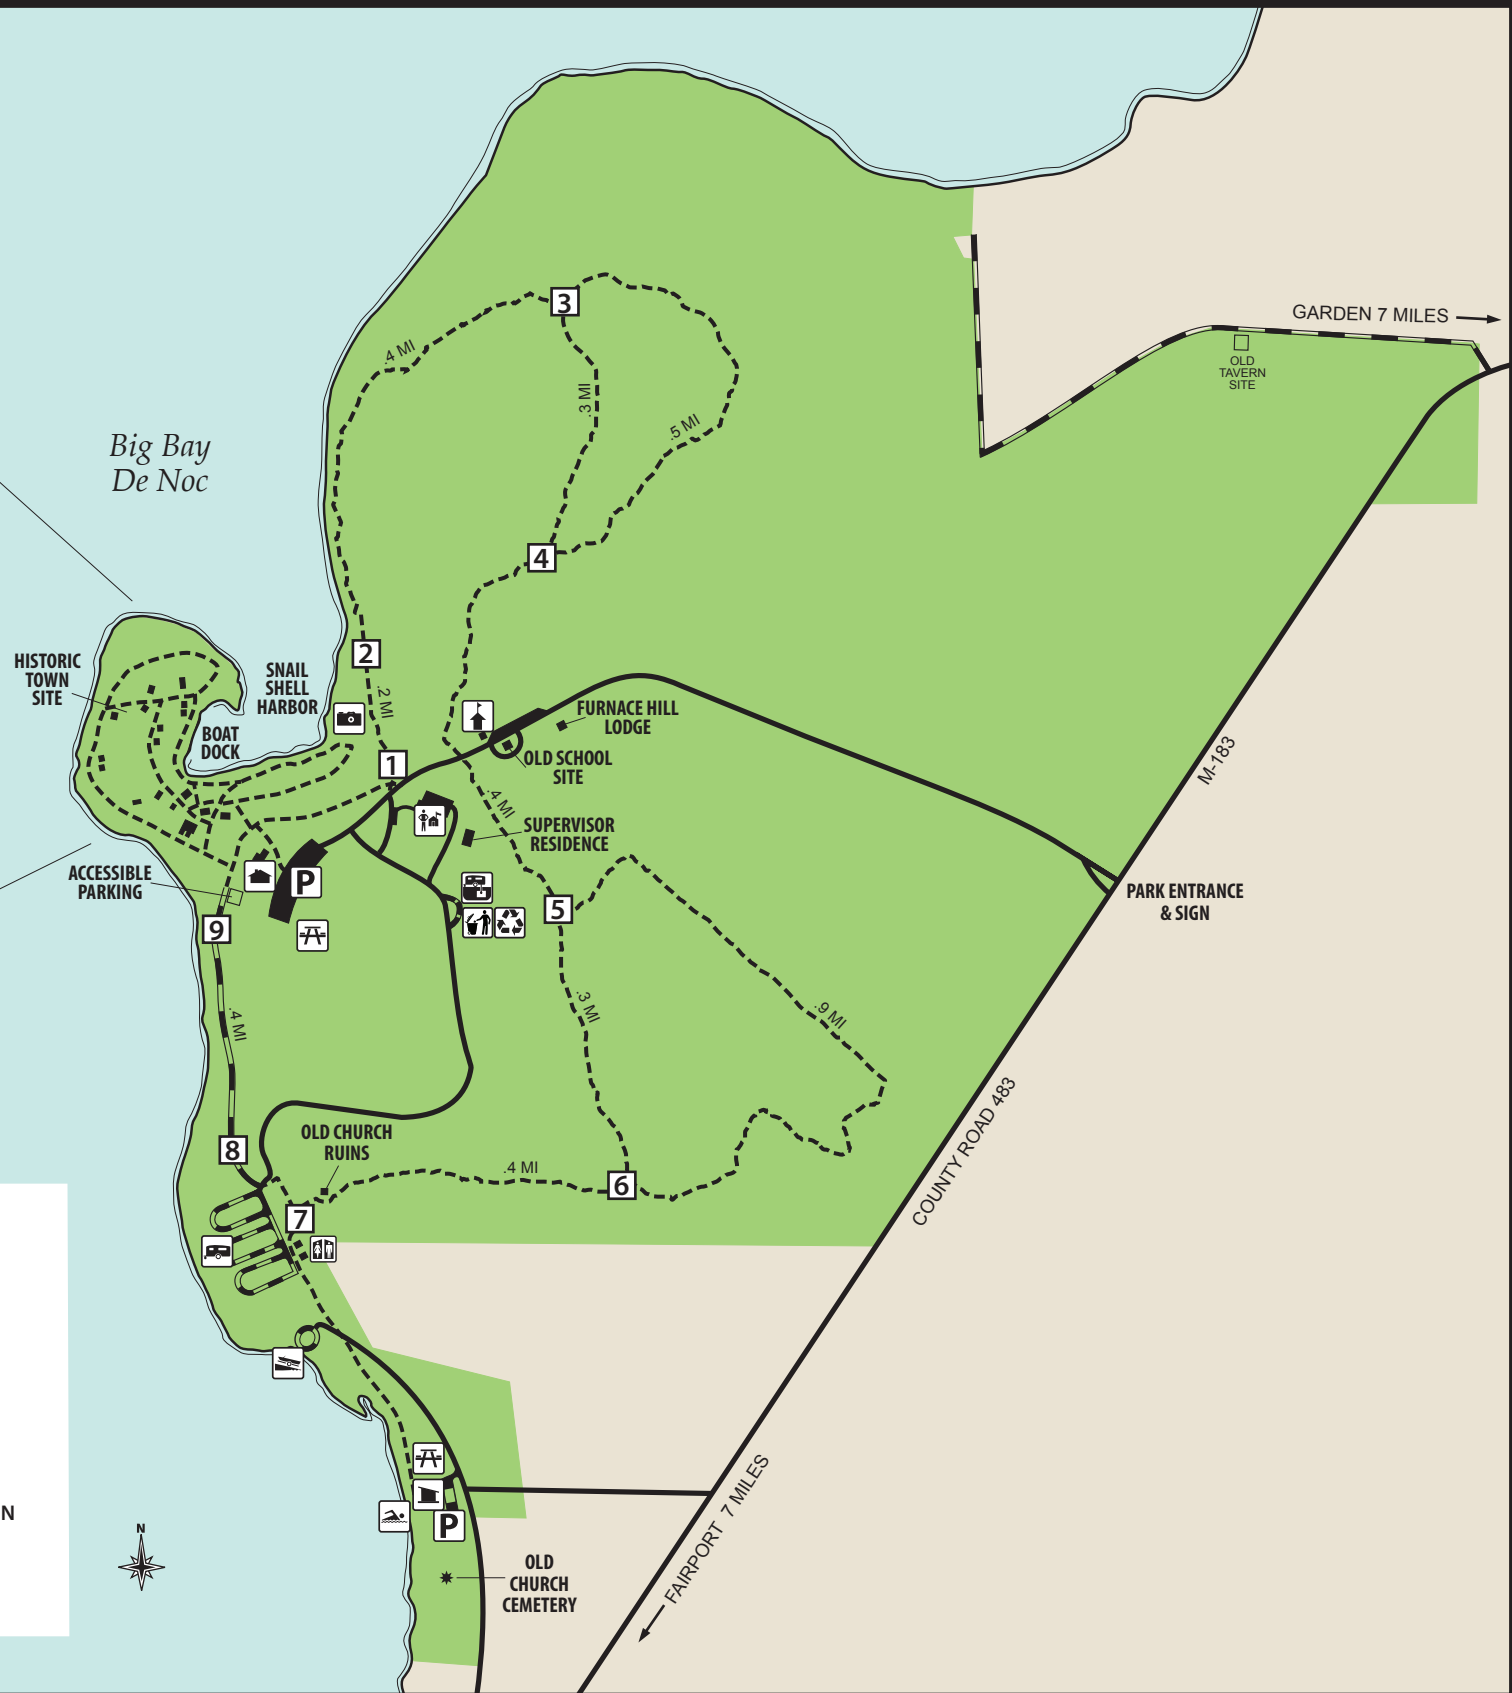

Fayette Historic State Park

LEGEND

- | | | | |
|--|-------------------------------|--|--------------------|
| | PAVED ROAD | | PARKING |
| | GRAVEL ROAD | | PICNIC AREA |
| | FOOT, BICYCLE & X-C SKI TRAIL | | BEACH |
| | PARK HEADQUARTERS | | BOAT LAUNCH |
| | CONTACT STATION | | SCENIC OVERLOOK |
| | VISITOR CENTER | | SANITATION STATION |
| | MODERN CAMPGROUND | | TRASH |
| | RESTROOMS/SHOWERS | | RECYCLING |
| | VAULT TOILETS | | |